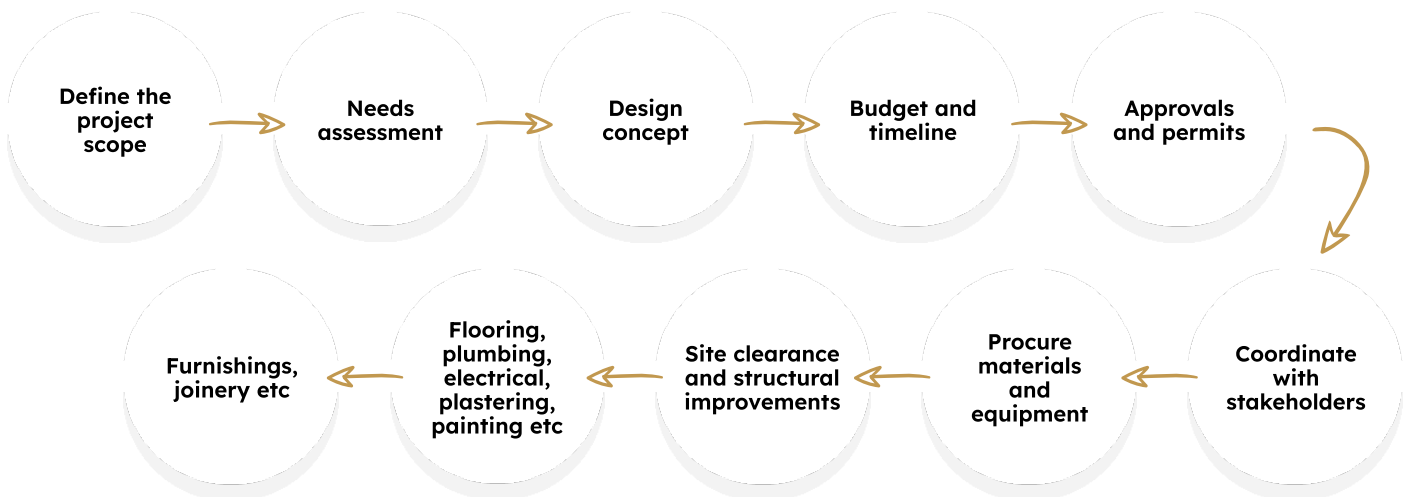

1. Define the project scope and objectives
2. Conduct a needs assessment
3. Develop the design concept
4. Prepare the budget and timeline
5. Obtain necessary approvals and permits
6. Coordinate with clients and stakeholders
7. Procure materials and equipment
8. Site clearance and structural improvements
9. Flooring, plumbing, electrical, plastering and painting
10. Furnishings, Joinery etc