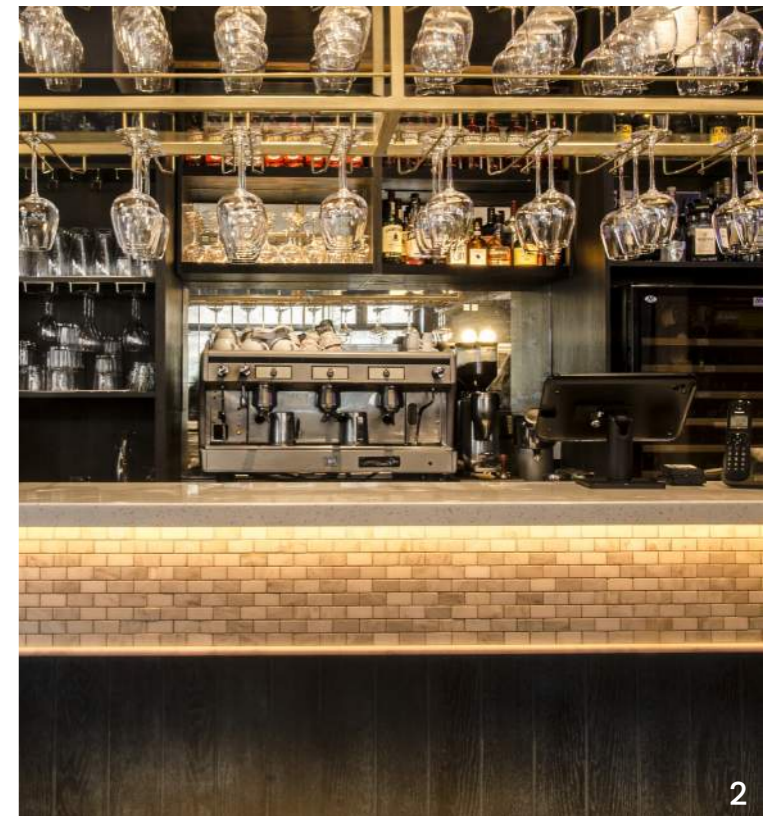

BAR ITALIA RISTORANTE

Co. Dublin

Boasting a feature wall covering, Bar Italia has a unique touch to the ambience which is perfectly complemented by contemporary lighting to enhance the warm, inviting atmosphere.

Elegant ebony staining provides a rich backdrop for displays. Carefully chosen touches of blues and tans bring depth and vibrancy. Accents of brass metal add a hint of sophistication, creating a harmonious blend of textures and colours.

- 1 Dining
- 2 Bar Detail
- 3 Furniture Detail
- 4 Brass and Glass Screening