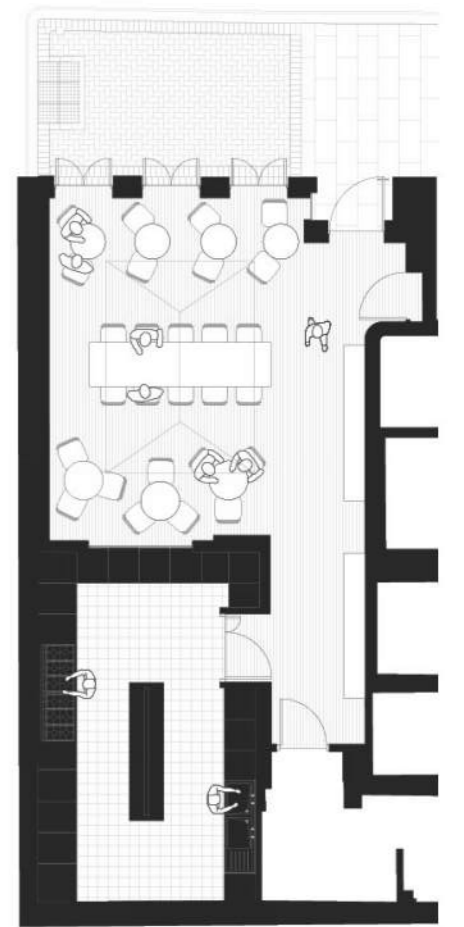

- 1 Axonometric
- 2 Function Room Extension
- 3 Bar Feature Canopy
- 4 Gated Threshold Between Existing Hotel and Extension
- 5 Bar Furniture Detail

IVEAGH GARDEN HOTEL

Co. Dublin

Nestled in the city centre, the renovated hotel exudes luxury and class with high quality finishes. The entrance lobby sets the refined tone for the hotel with decorative mouldings paired with clean lines and contemporary finishes. The guests will experience this throughout their stay, within the guestrooms through to the bar and restaurant.

- 1 Bookcase Details
- 2 Bar Counter Detailing
- 3 Bedroom Suite
- 4 Reception Desk
- 5 Concept Sketching

ALLTA RESTAURANT /

Co. Dublin

Where refinement meets a laid-back dining experience. The interior design beautifully balances this and features a striking large graphic that serves a focal point, inviting conversation and creativity.