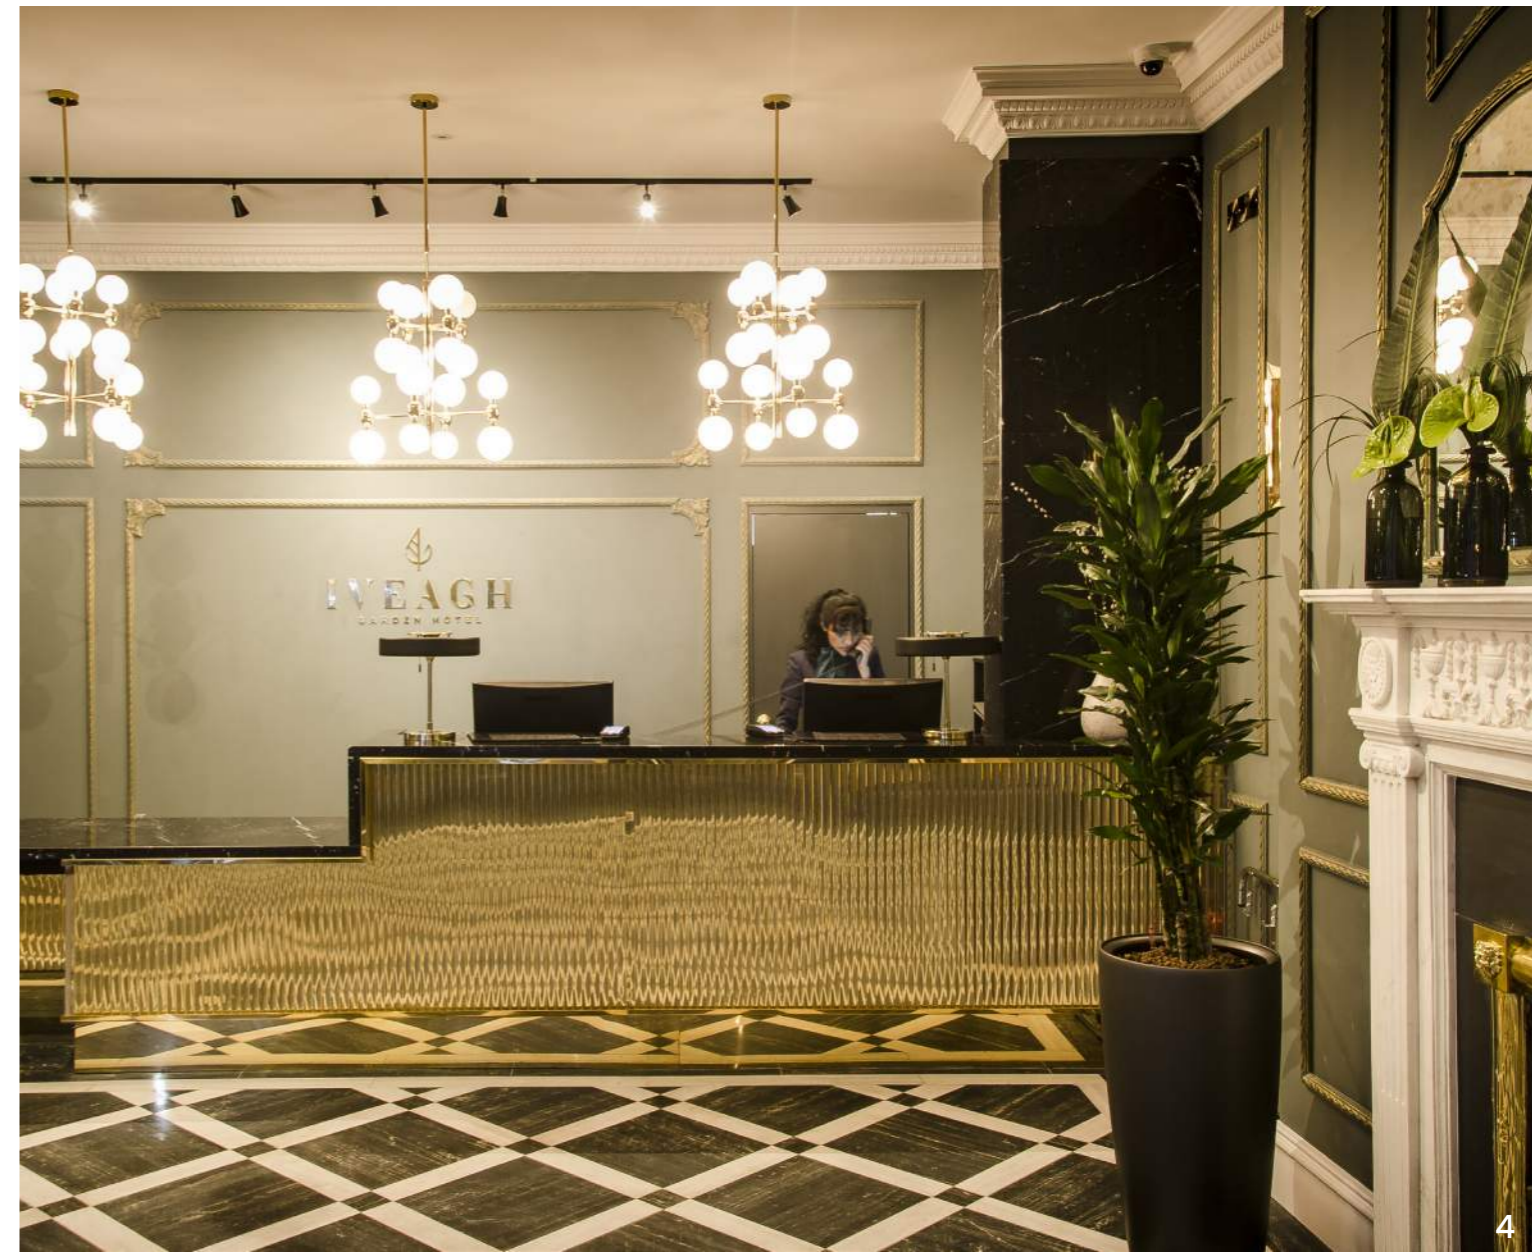

The design features striking metal elements paired with a bold red colour scheme, creating an energetic yet inviting atmosphere. Guests can immerse themselves in the history of the region through a thoughtfully implemented graphic historical timeline that adorns the interior, weaving stories of the past into the fabric of modern hospitality.

1

2

5

3

4

BUNRATTY CASTLE / HOTEL

Co. Clare

A contemporary redesign to the bar and restaurant of this hotel with inspiration from the arts & crafts movement brings this hotel back to life. Positioned next to the Irish landmark, Bunratty Castle, this hotel has received a new function room extension with a focus on the views, making the beautiful castle the feature backdrop to any event.

- 1 Axonometric
- 2 Function Room Extension
- 3 Bar Feature Canopy
- 4 Gated Threshold Between Existing Hotel and Extension
- 5 Bar Furniture Detail

IVEAGH GARDEN HOTEL

Co. Dublin

Nestled in the city centre, the renovated hotel exudes luxury and class with high quality finishes. The entrance lobby sets the refined tone for the hotel with decorative mouldings paired with clean lines and contemporary finishes. The guests will experience this throughout their stay, within the guestrooms through to the bar and restaurant.