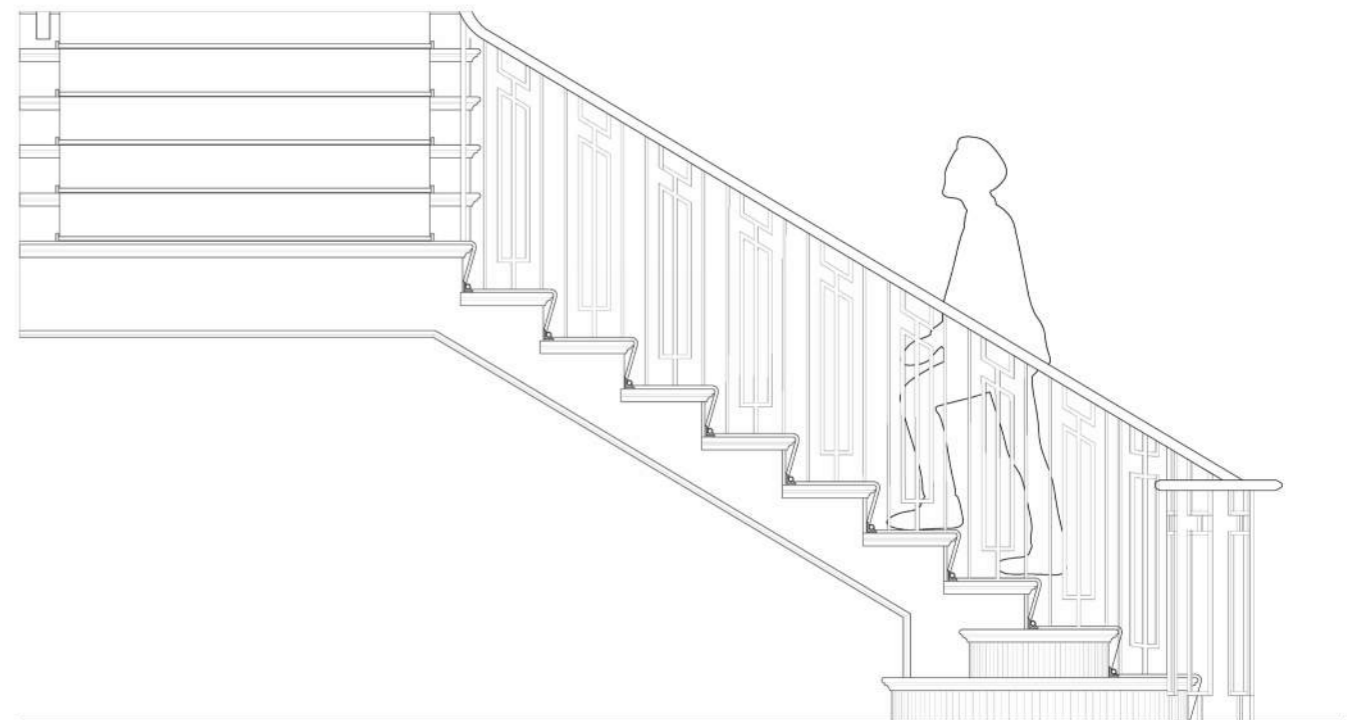

TULFARRIS MANOR HOUSE

Co. Wicklow

The upgraded manor house hotel seamlessly blends historic charm with modern luxury. This elegant renovation highlights the building's original architectural features - graceful chandeliers, intricate moulding and grand fireplaces - while introducing contemporary amenities designed for comfort and sophistication. Adding to the allure, the hotel boasts a stunning golf course with sweeping views of the countryside and nearby Blessington Lake.

- 1 Front Lounge Room
- 2 Entrance Foyer
- 3 Exterior Night Shot
- 4 Games Room
- 5 Stairs Detail