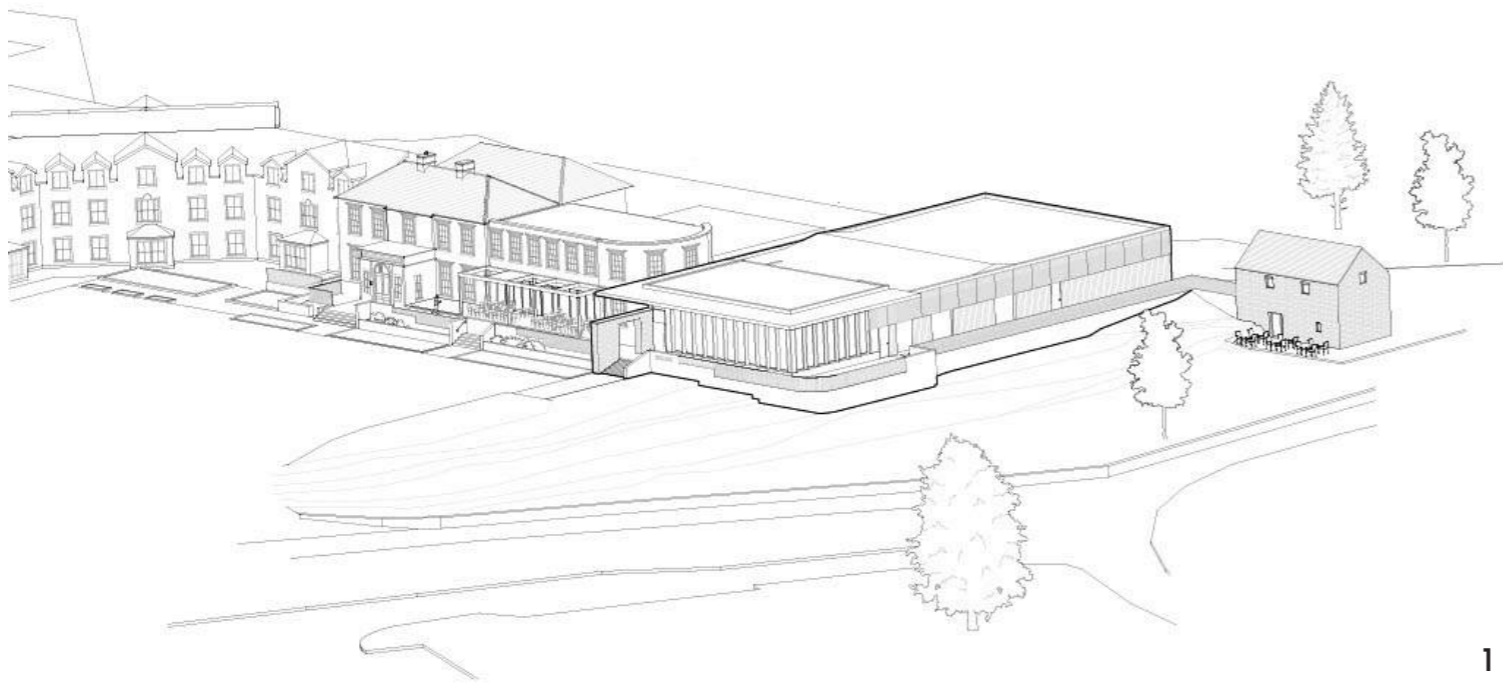

1

2

5

3

4

BUNRATTY CASTLE / HOTEL

Co. Clare

A contemporary redesign to the bar and restaurant of this hotel with inspiration from the arts & crafts movement brings this hotel back to life. Positioned next to the Irish landmark, Bunratty Castle, this hotel has received a new function room extension with a focus on the views, making the beautiful castle the feature backdrop to any event.